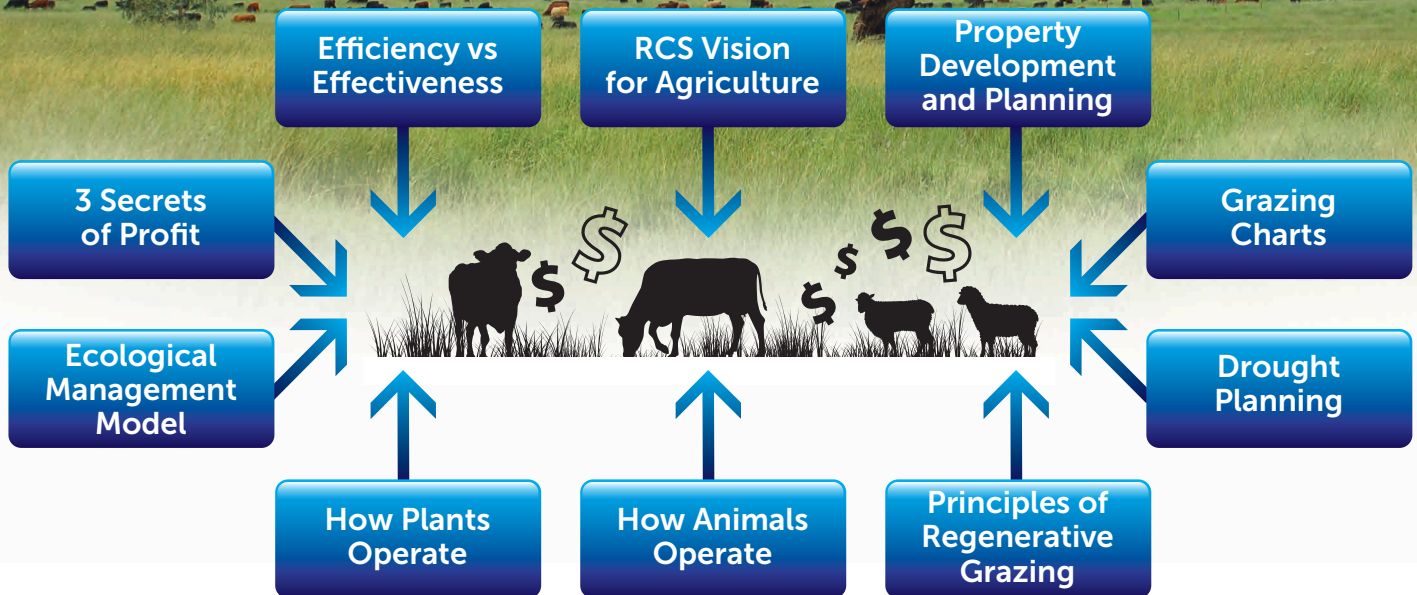

Pasture to Pocket

26-28 JUNE 2019

ONLY
\$500
PER PERSON

Increase profit & effectiveness

Our Pasture to Pocket Workshop will help you increase profit and effectiveness; and update your grazing principles.

WHAT'S IN IT FOR YOU?

- ✓ Tools and knowledge to grow more grass with less rain
- ✓ Increase your carrying capacity
- ✓ Match stocking rate to carrying capacity
- ✓ Understand how to control the connection between grass growth, animal performance and profit
- ✓ Ideas and innovations in property development from hundreds of producer experiences
- ✓ Handle increasing legislative requirements

COMMENTS FROM PAST PARTICIPANTS...

"A great course which should be undertaken by anyone in the grazing industry."

"Very knowledgeable... you can teach an old dog new tricks! Many thanks."

"A very worthwhile course with direct relevance."