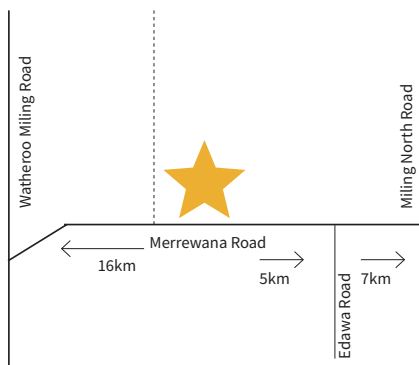

SITE LOCATION