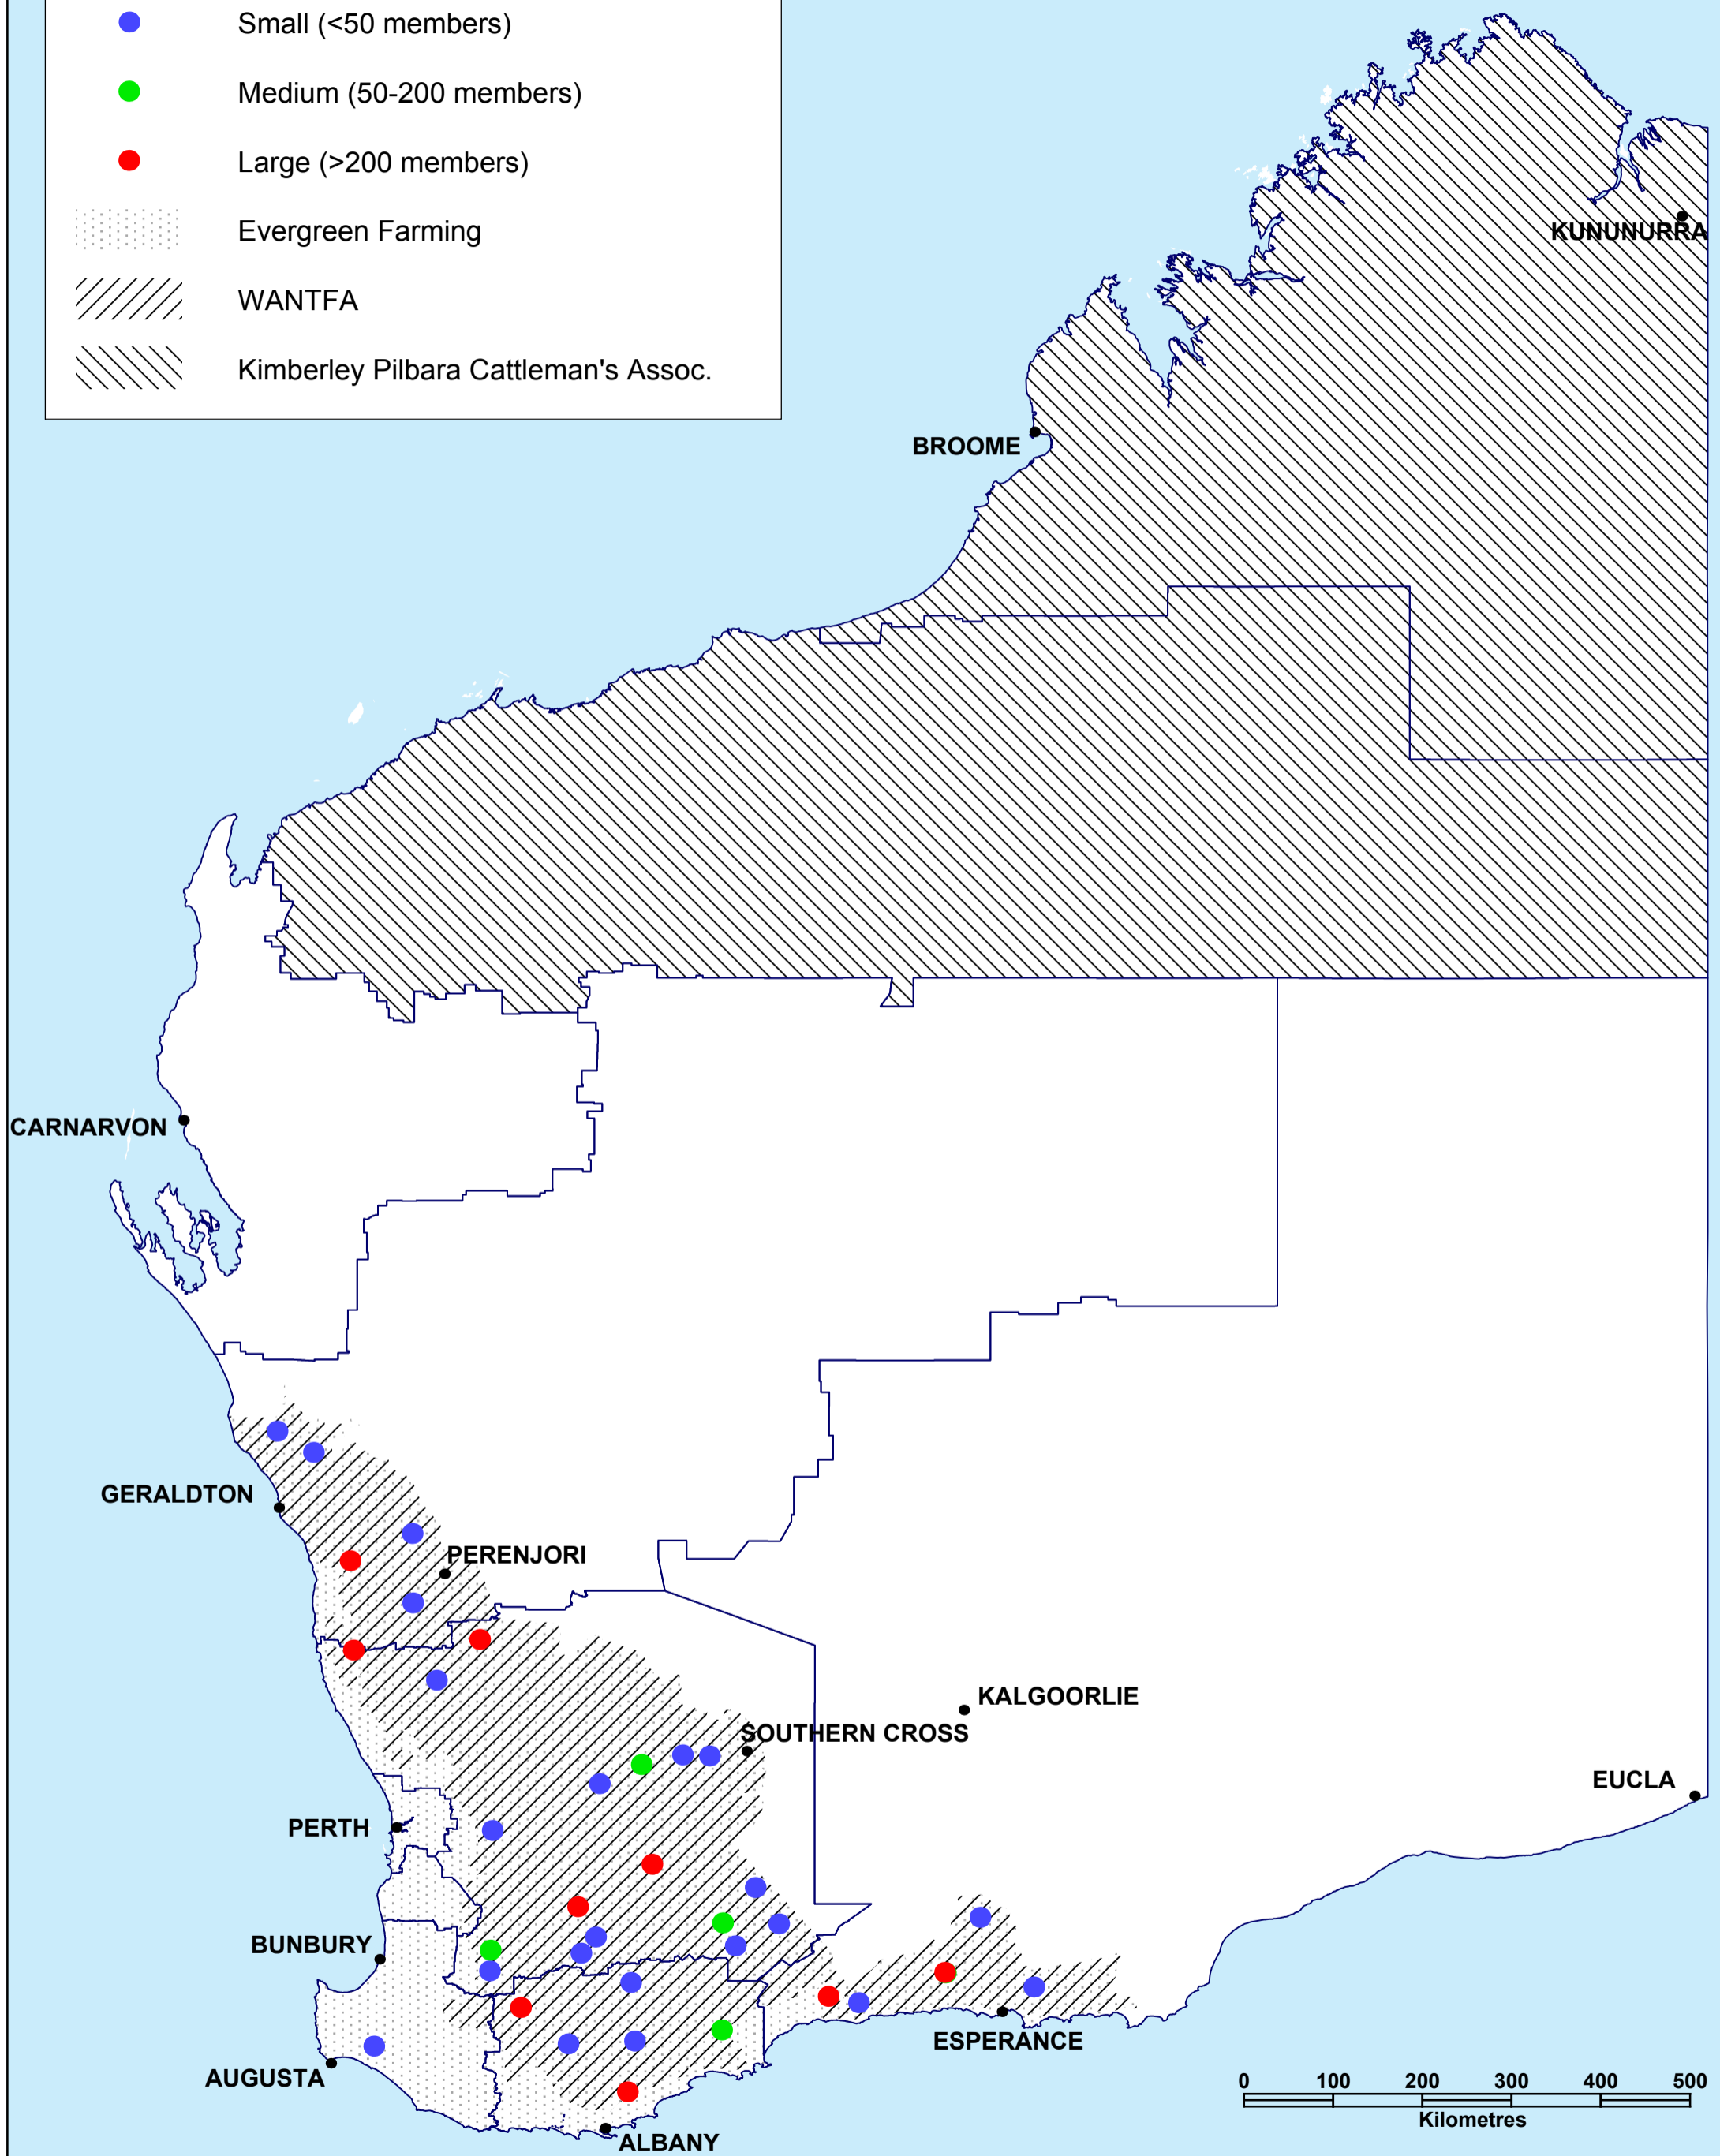

Legend

- Small (<50 members)
- Medium (50-200 members)
- Large (>200 members)

Evergreen Farming

WANTFA

Kimberley Pilbara Cattleman's Assoc.

DISCLAIMER: While all reasonable care has been taken in the preparation of the material in this document, the Western Australian Government and its officers accept no responsibility for any errors or omissions it may contain, whether caused by negligence, or otherwise, or for any loss, however caused, sustained by any person who relies on it.

Copyright © Western Australia Agriculture Authority, 2017