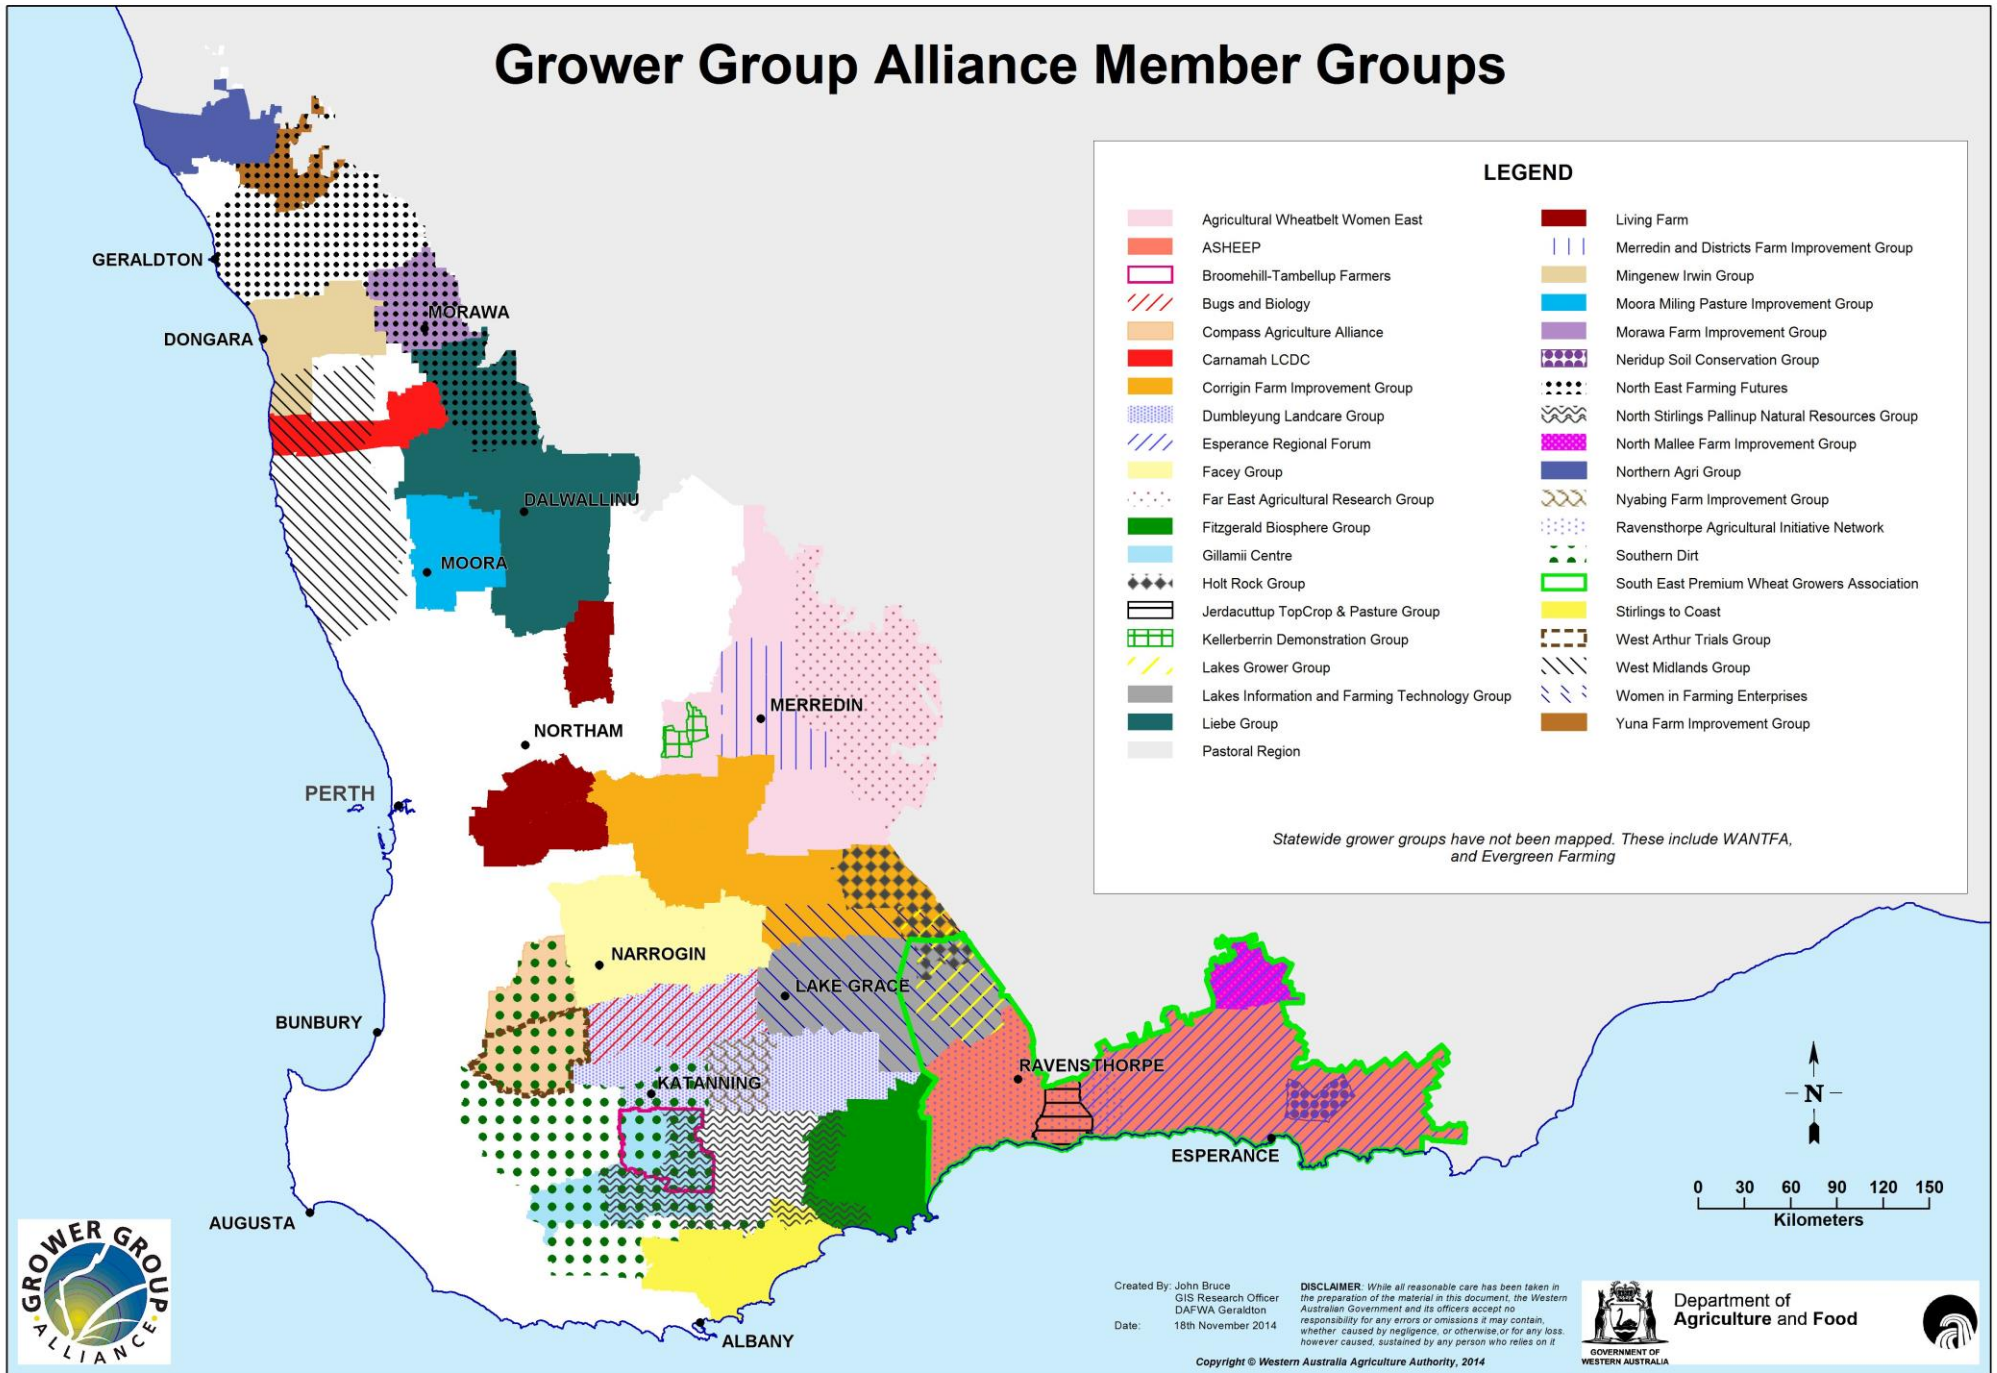

Grower Group Alliance Member Groups

Created By: John Bruce
GIS Research Officer
DAFWA Geraldton
Date: 18th November 2014

Department of
Agriculture and Food